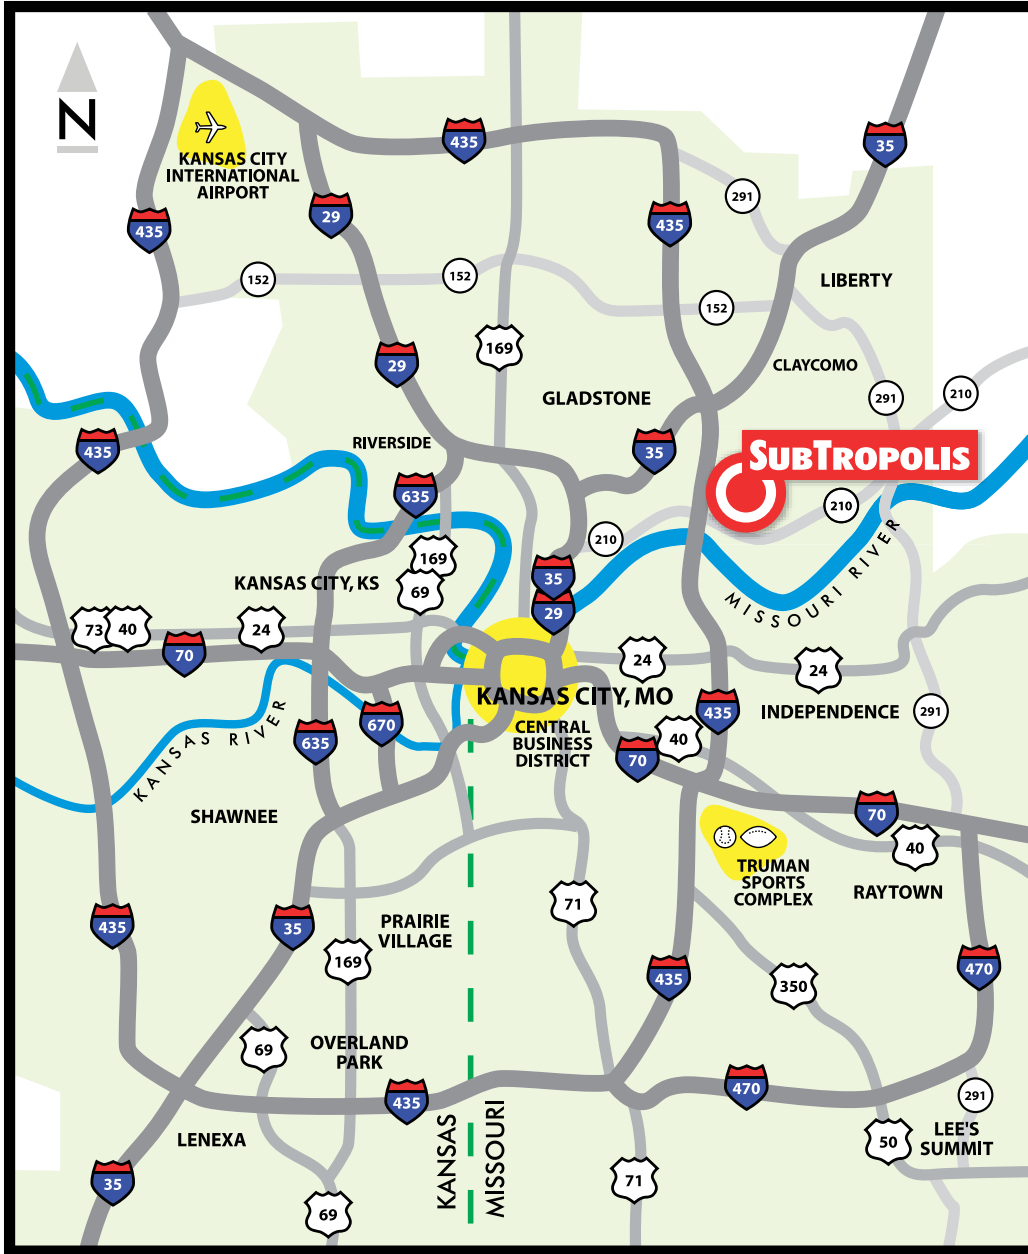

# KANSAS CITY AREA MAP

## DIRECTIONS TO SUBTROPOLIS

### FROM DOWNTOWN KC:

1. I-35 N to MO-210
2. MO-210 E to Eldon Avenue/Ameristar Drive
3. Left on Eldon/Ameristar Drive
4. Left after railroad tracks
5. Right into 8300 NE Underground Drive entrance
6. Left at the first stop sign
7. Visitor parking is in front of Hunt Midwest's offices

### FROM KCI AIRPORT:

1. I-435 E to MO-210
2. MO-210 E to Eldon Avenue/Ameristar Drive
3. Left on Eldon/Ameristar Drive
4. Left after railroad tracks
5. Right into 8300 NE Underground Drive entrance
6. Left at the first stop sign
7. Visitor parking is in front of Hunt Midwest's offices