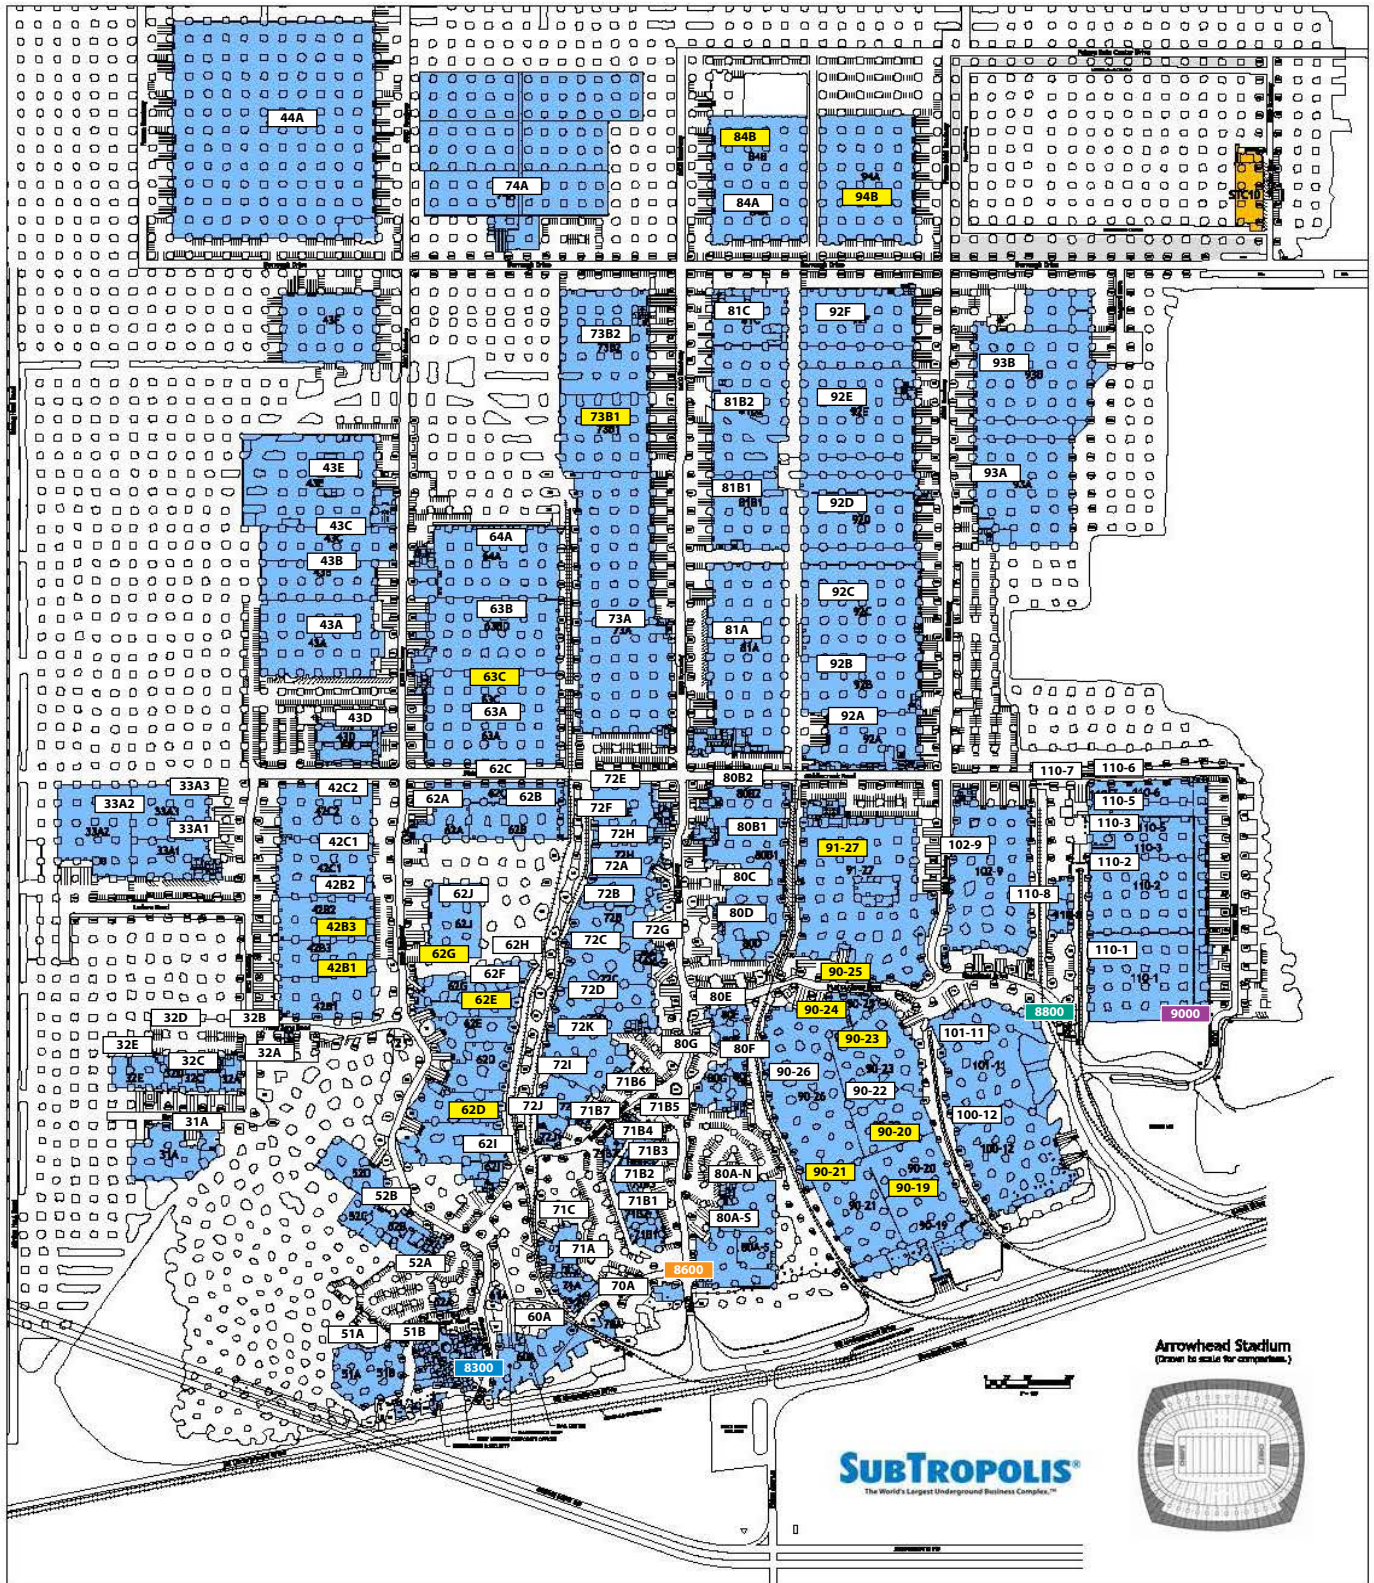

SUBTROPOLIS®

The World's Largest Underground Business Complex.™

Please call our leasing office at 816-455-2500. You can also visit our website at SubTropolis.com.