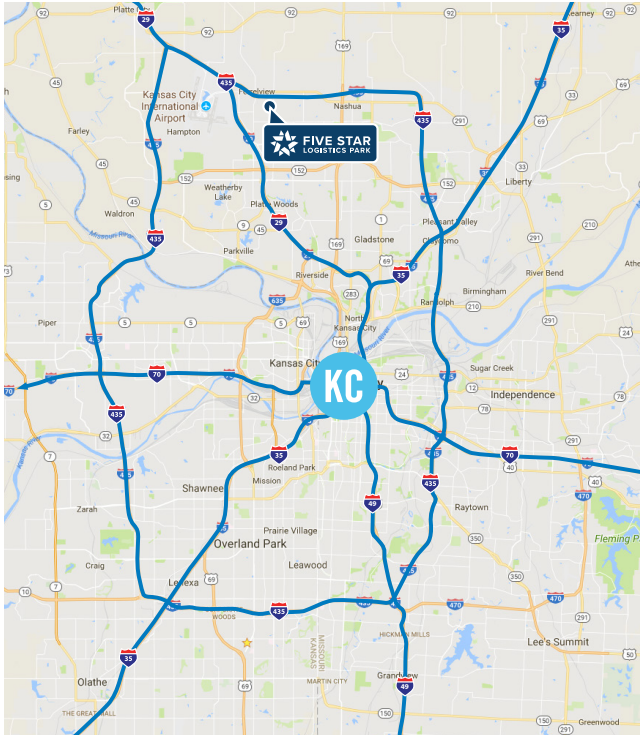

# FIVE STAR LOGISTICS PARK

UP TO 800,000± SF AVAILABLE FOR BUILD-TO-SUIT

LOCATION MAP  
I-435 & N Congress Avenue  
Kansas City, MO 64153

# FIVE STAR LOGISTICS PARK

UP TO 800,000± SF AVAILABLE FOR BUILD-TO-SUIT

I-435 & N Congress Avenue  
Kansas City, MO 64153

- ◆ 1-DAY SHIPPING
- ◆ 2-DAY SHIPPING
- ◆ 3-DAY SHIPPING

Five Star Logistics Park is located in the exact geographic center of the U.S. in Kansas City, MO