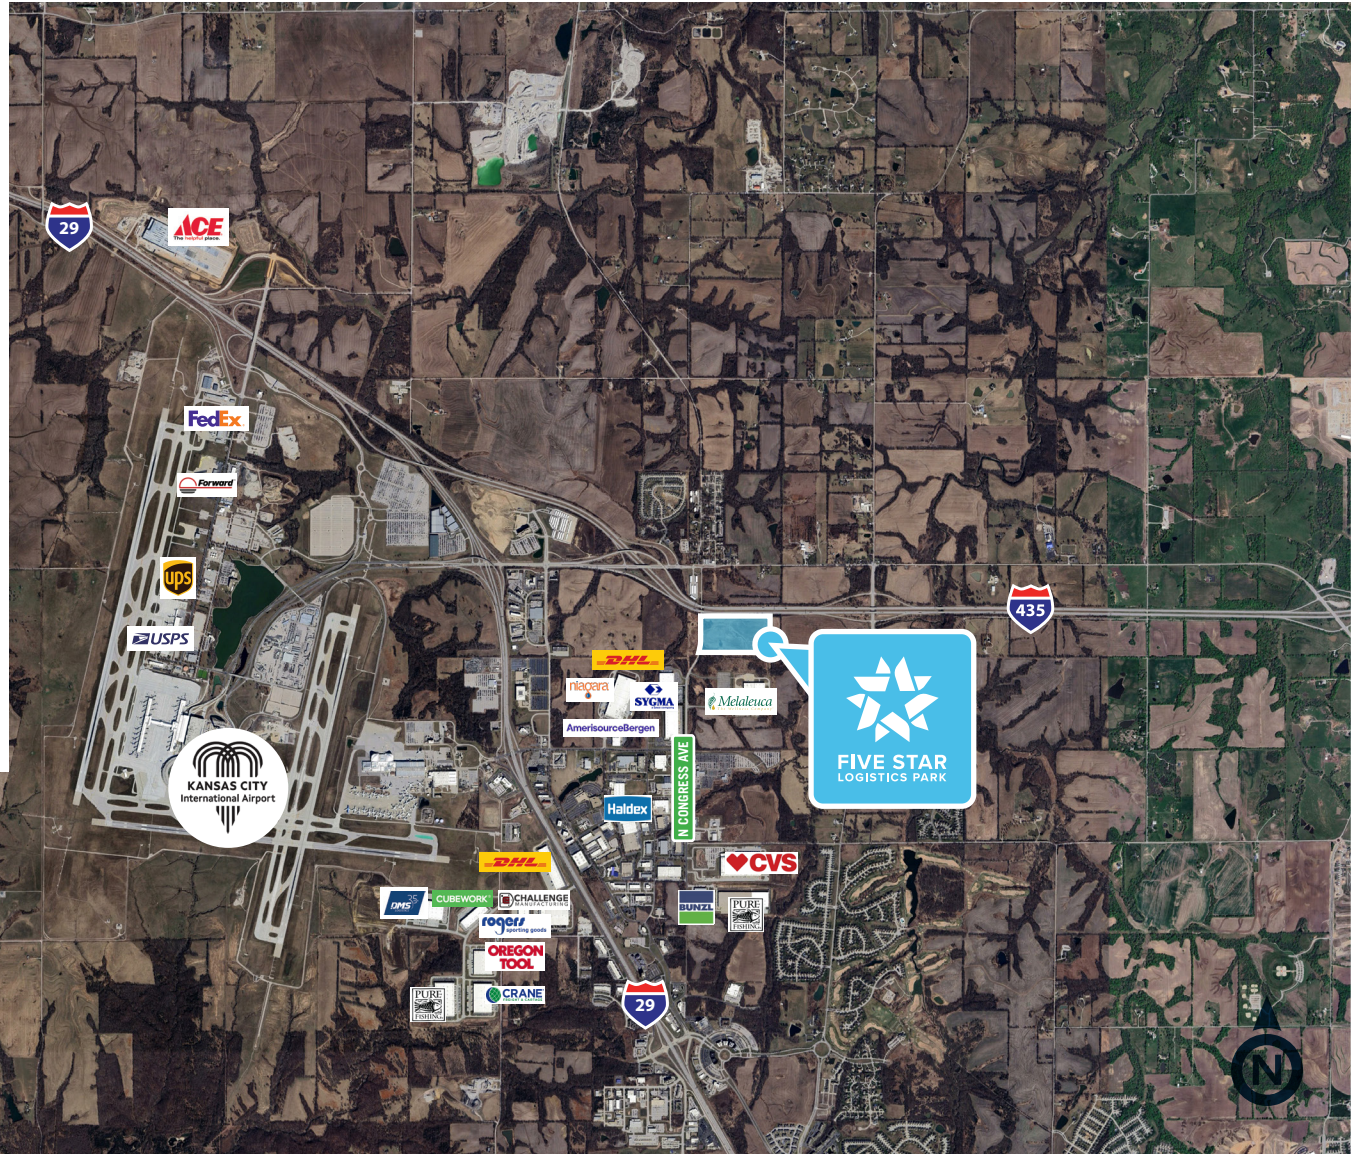

## BUILDING II

BUILDING SIZE 400,000± SF

DIMENSIONS 520' x 770'

CAR PARKING 293+

TRAILER PARKING 112

TRUCK COURT 200'

- ◆ Adjacent to I-435 and I-29
- ◆ Just two miles from the KCI Air Cargo Hub and the new 3,300-acre KCI 29 Logistics Park megasite
- ◆ Immediate access to FedEx, UPS, USPS, and Amazon Prime Air services
- ◆ 2-day shipping to 90% of the U.S.

# FIVE STAR LOGISTICS PARK

UP TO 800,000± SF AVAILABLE FOR BUILD-TO-SUIT

LOCATION MAP  
I-435 & N Congress Avenue  
Kansas City, MO 64153